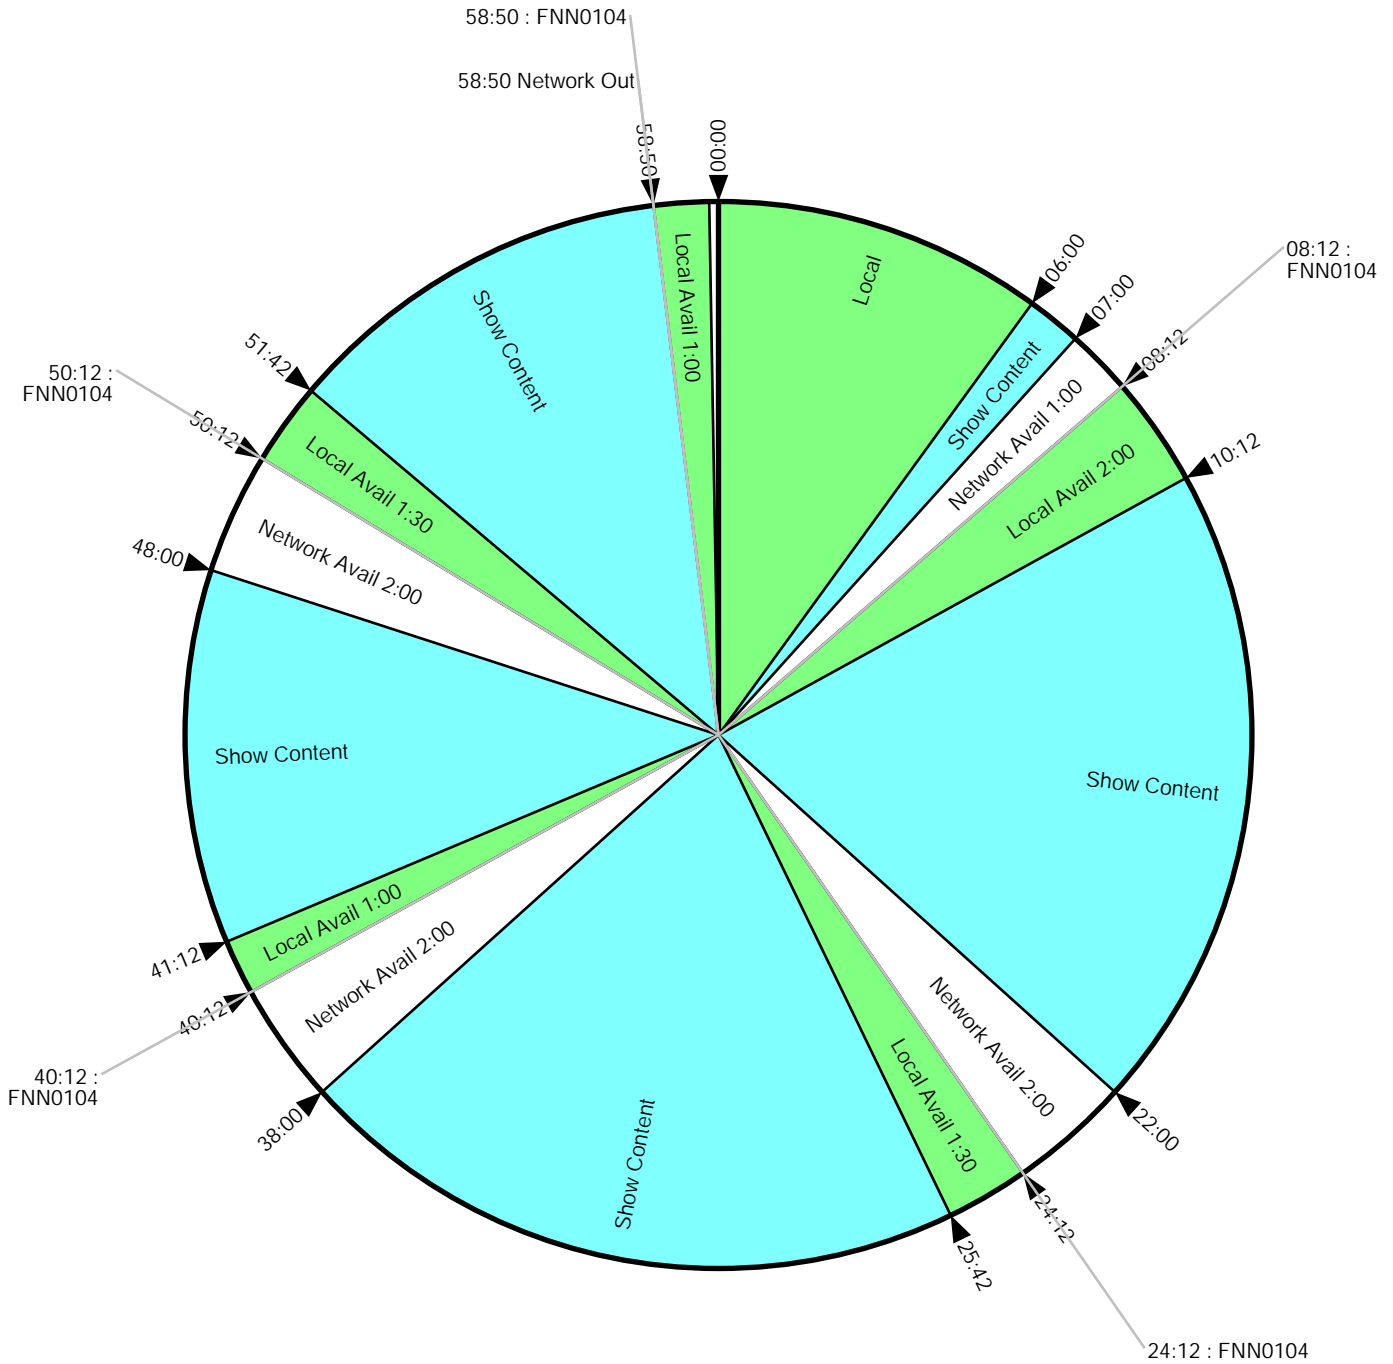

# "Better Lawns & Gardens"

Fed Saturday at 7:06 - 9:06AM ET  
 XDS Programs: "Better Lawns & Gardens Hr 1 (Right Only)", "Better Lawns & Gardens Hr 2 (Right Only)"  
 Hard breaks at 08:12 and 58:50, All others float.  
 Local Break NetCue: FNN0104  
 Updated 8/2015